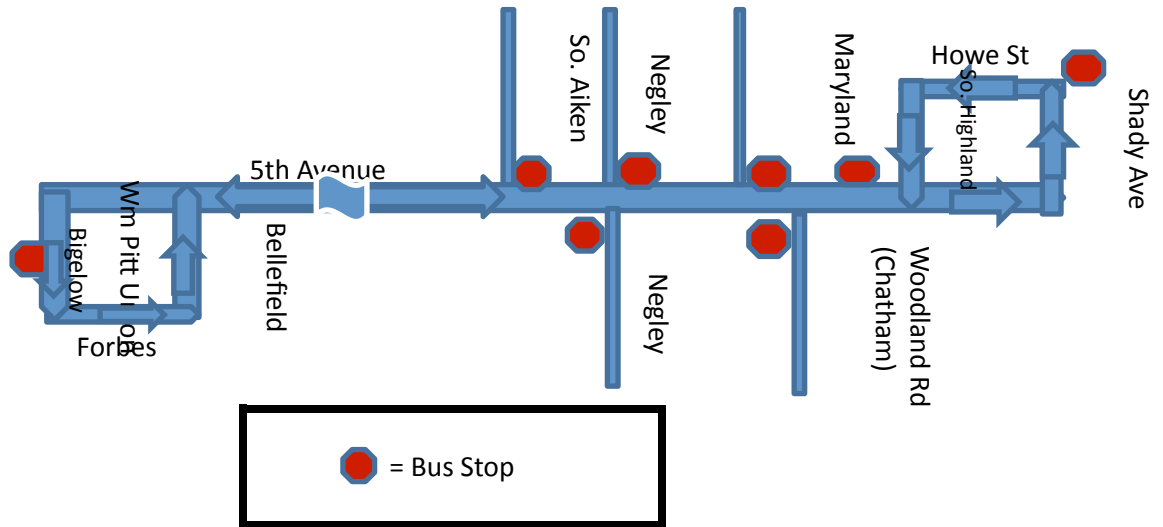

Shadyside Expanded Campus Shuttle System Route

Schedule

Monday through Friday

6:00 AM to 12:00 midnight

Departures every 30 minutes

Saturday

Reduced service

Sunday

Reduced service

Squirrel Hill Expanded Campus Shuttle System Route

Schedule

Monday through Friday
7:00 AM to 12:00 midnight Departures every 30 minutes

Saturday Reduced service

Sunday Reduced service