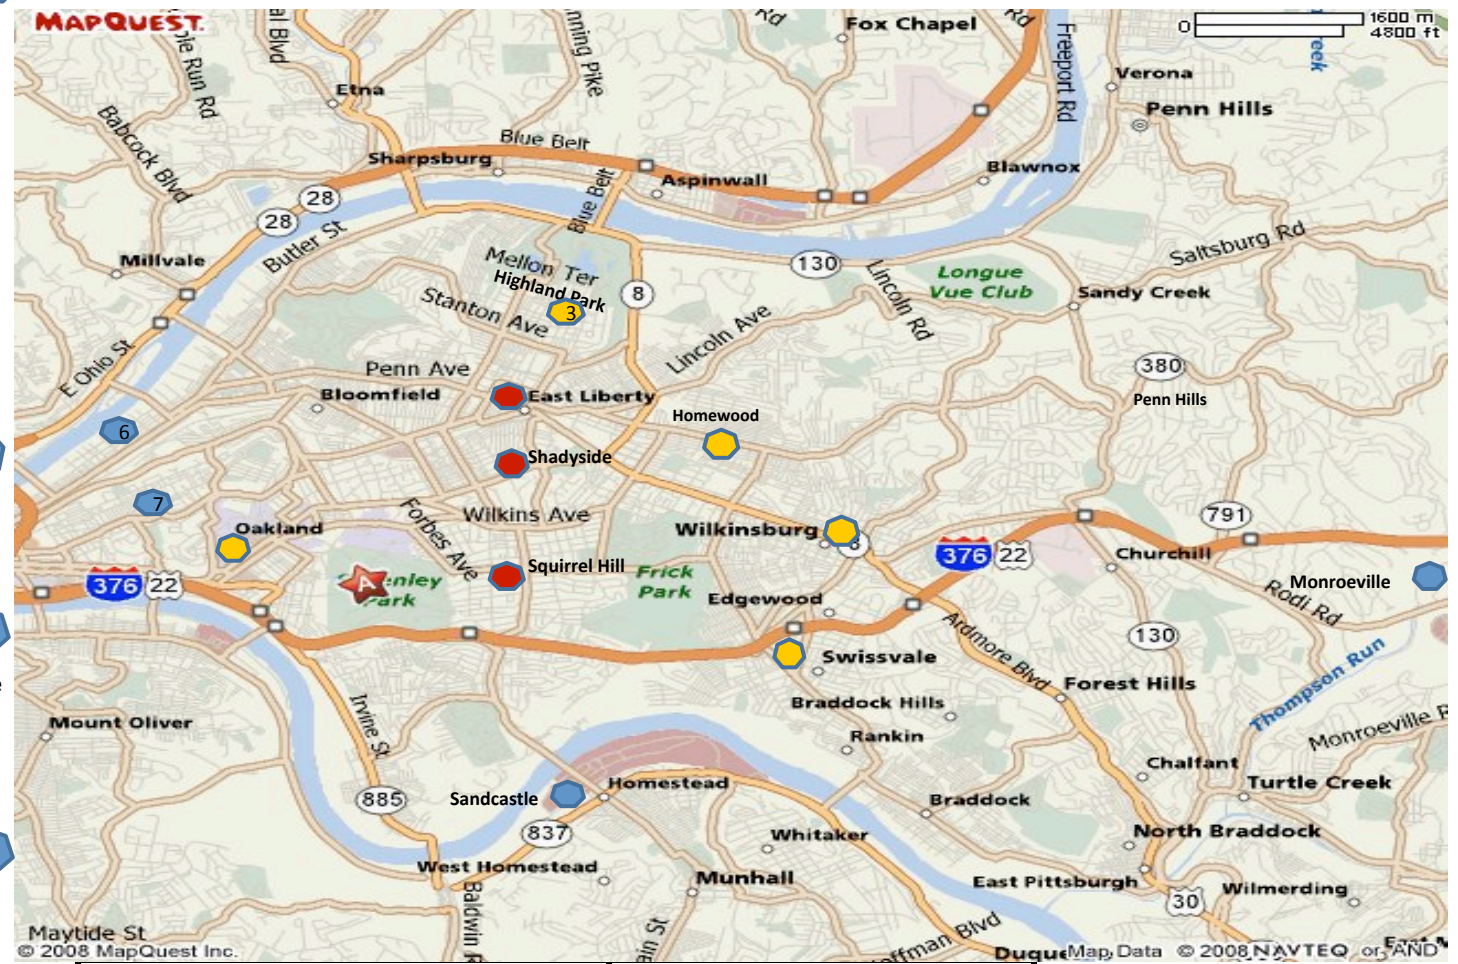

Showcase Cinemas
North Hills

12
Moon-Neville-
Robinson

10
Greentree

11
South Hills
Village

● Park and Ride Points

● Neighborhood Gathering Points

● Extended Campus Shuttles

- *East Liberty
- *Shadyside
- *Squirrel Hill